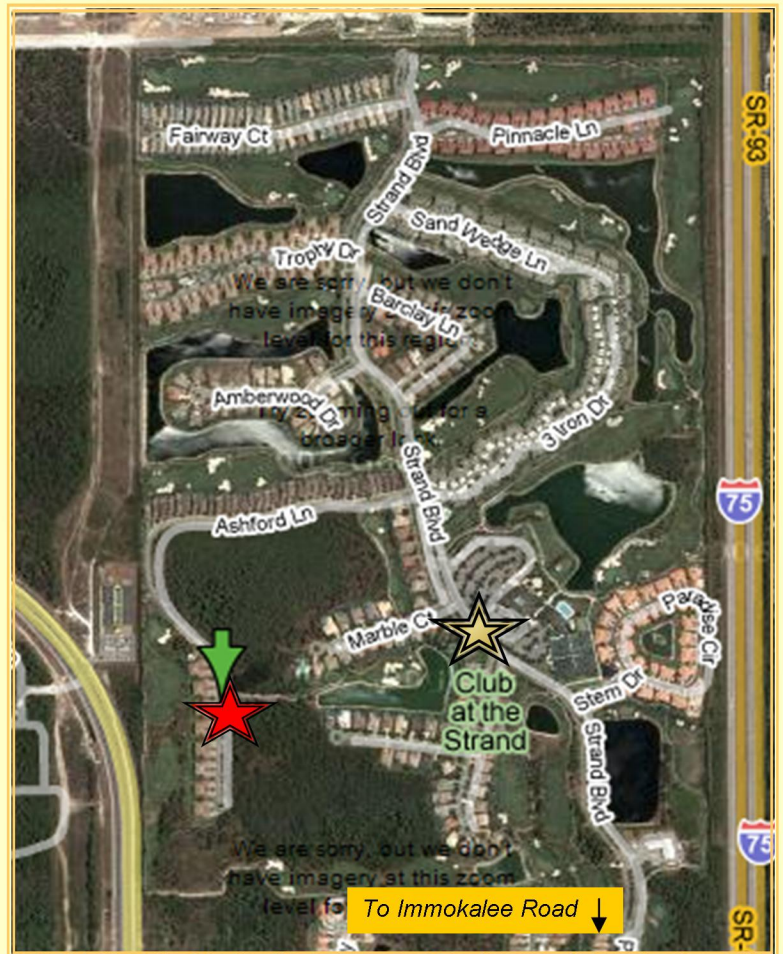

**Jim Ore**

**239-860-6533**

*Jim@TeamWeekly.com*

Main Office: 239-793-8762

*www.TeamWeekly.com*

***THE STRAND  
Golf Course Community***

***6045 Ashford Lane***

**★ 6045 Ashford Lane - The Strand**

Immokalee Road to Strand Blvd, turn north into The Strand Golf Course Community. Follow Strand Blvd to Ashford Lane, take a left turn and continue to 6045 Ashford Lane.

★ The Strand Club House