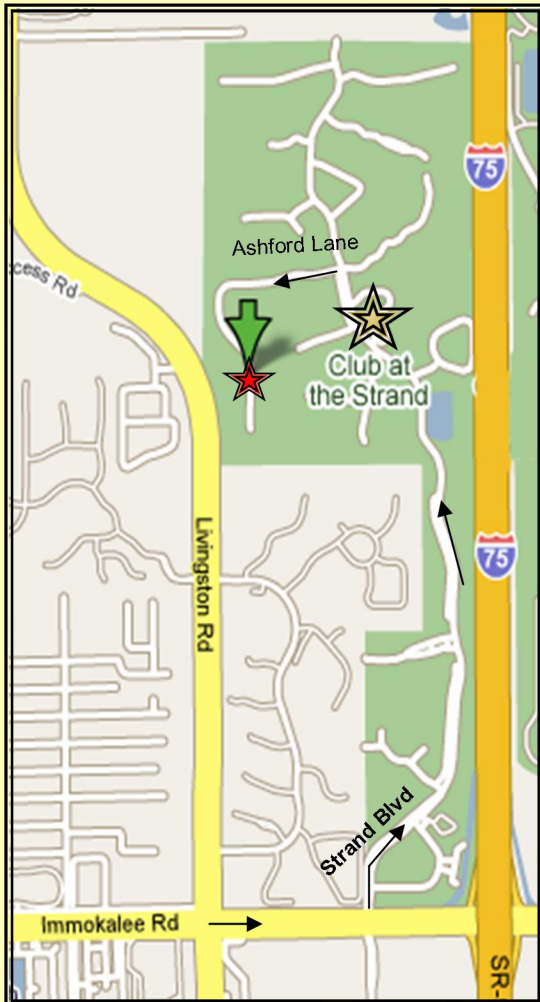

**Jim Ore**

**239-860-6533**

*Jim@TeamWeekly.com*

Main Office: 239-793-8762

*www.TeamWeekly.com*

***THE STRAND  
Golf Course Community***

***6045 Ashford Lane***

**★ 6045 Ashford Lane - The Strand**

Immokalee Road to Strand Blvd, turn north into The Strand Golf Course Community. Follow Strand Blvd to Ashford Lane, take a left turn and continue to 6045 Ashford Lane.

★ The Strand Club House