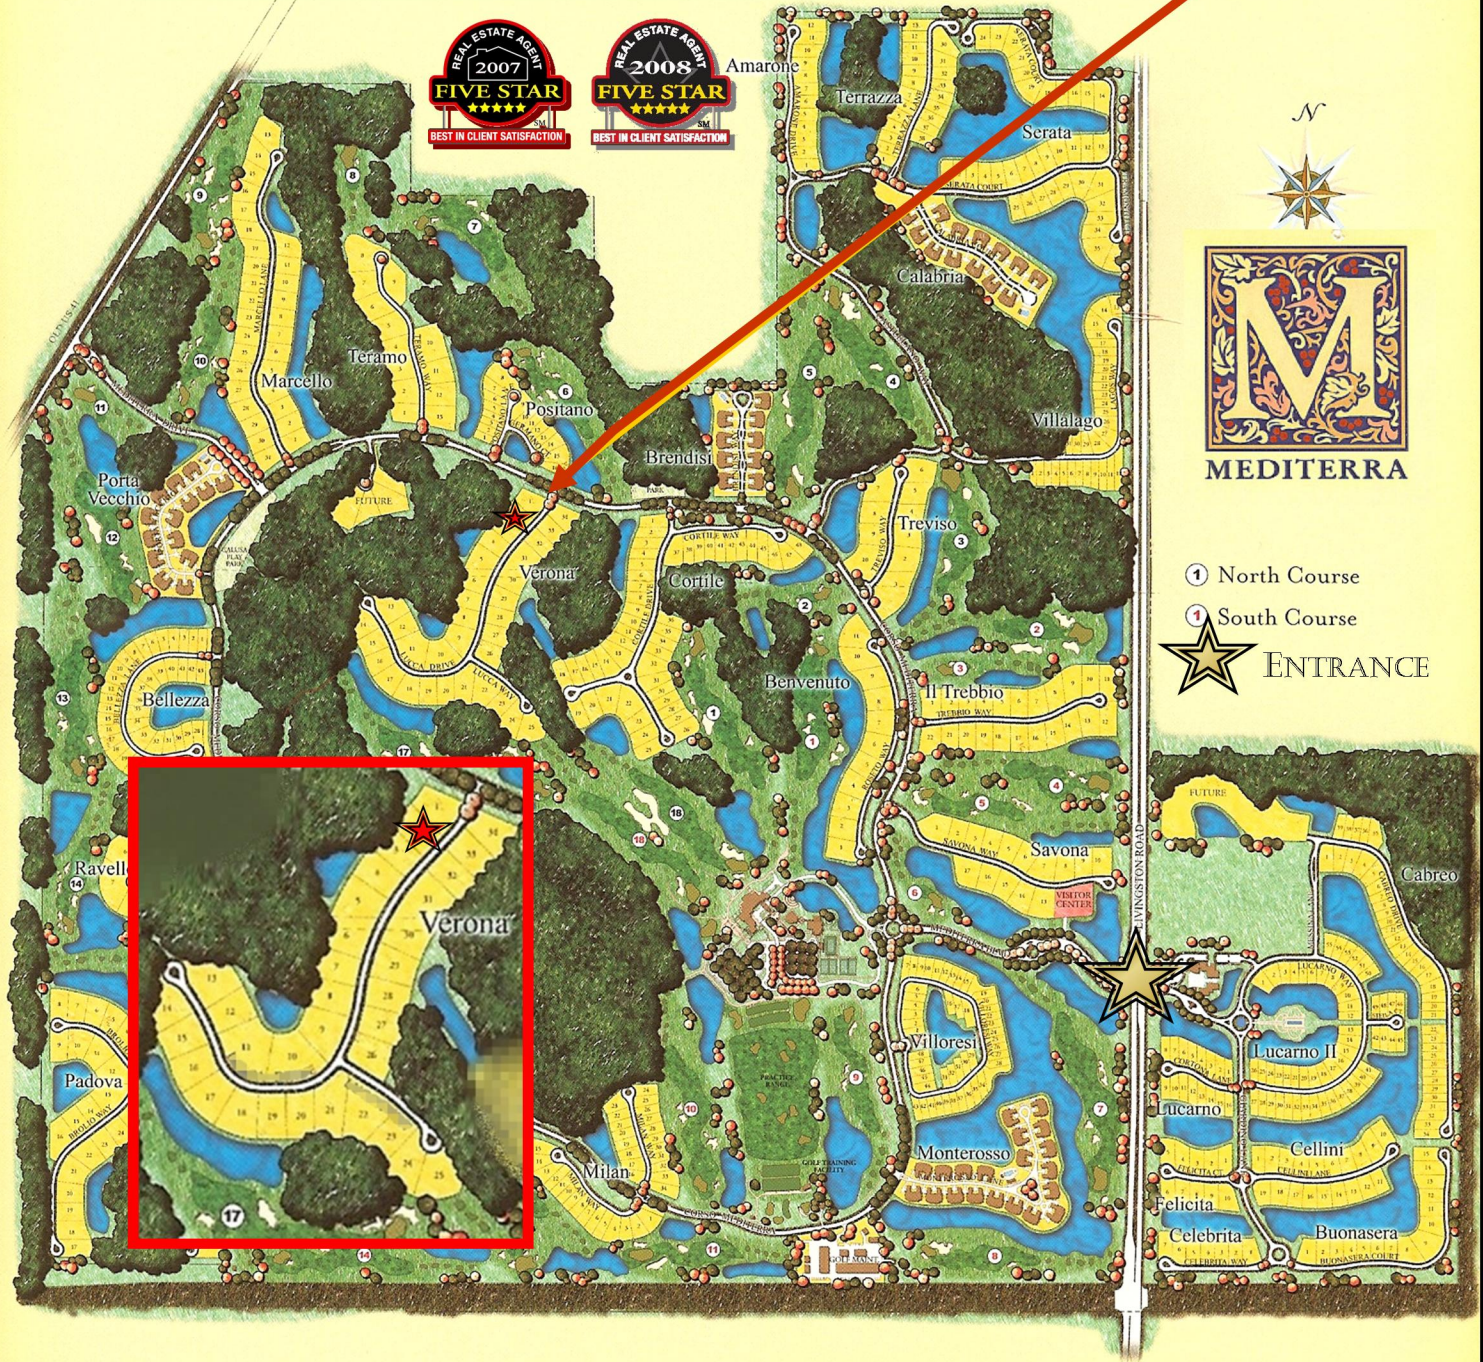

# WEEKLY

REALTY GROUP LLC

Office: 239-793-8762

Roy@TeamWeekly.com

Pam@TeamWeekly.com

**VERONA**  
17015 Verona Way

- ① North Course
- ② South Course
- ★ ENTRANCE