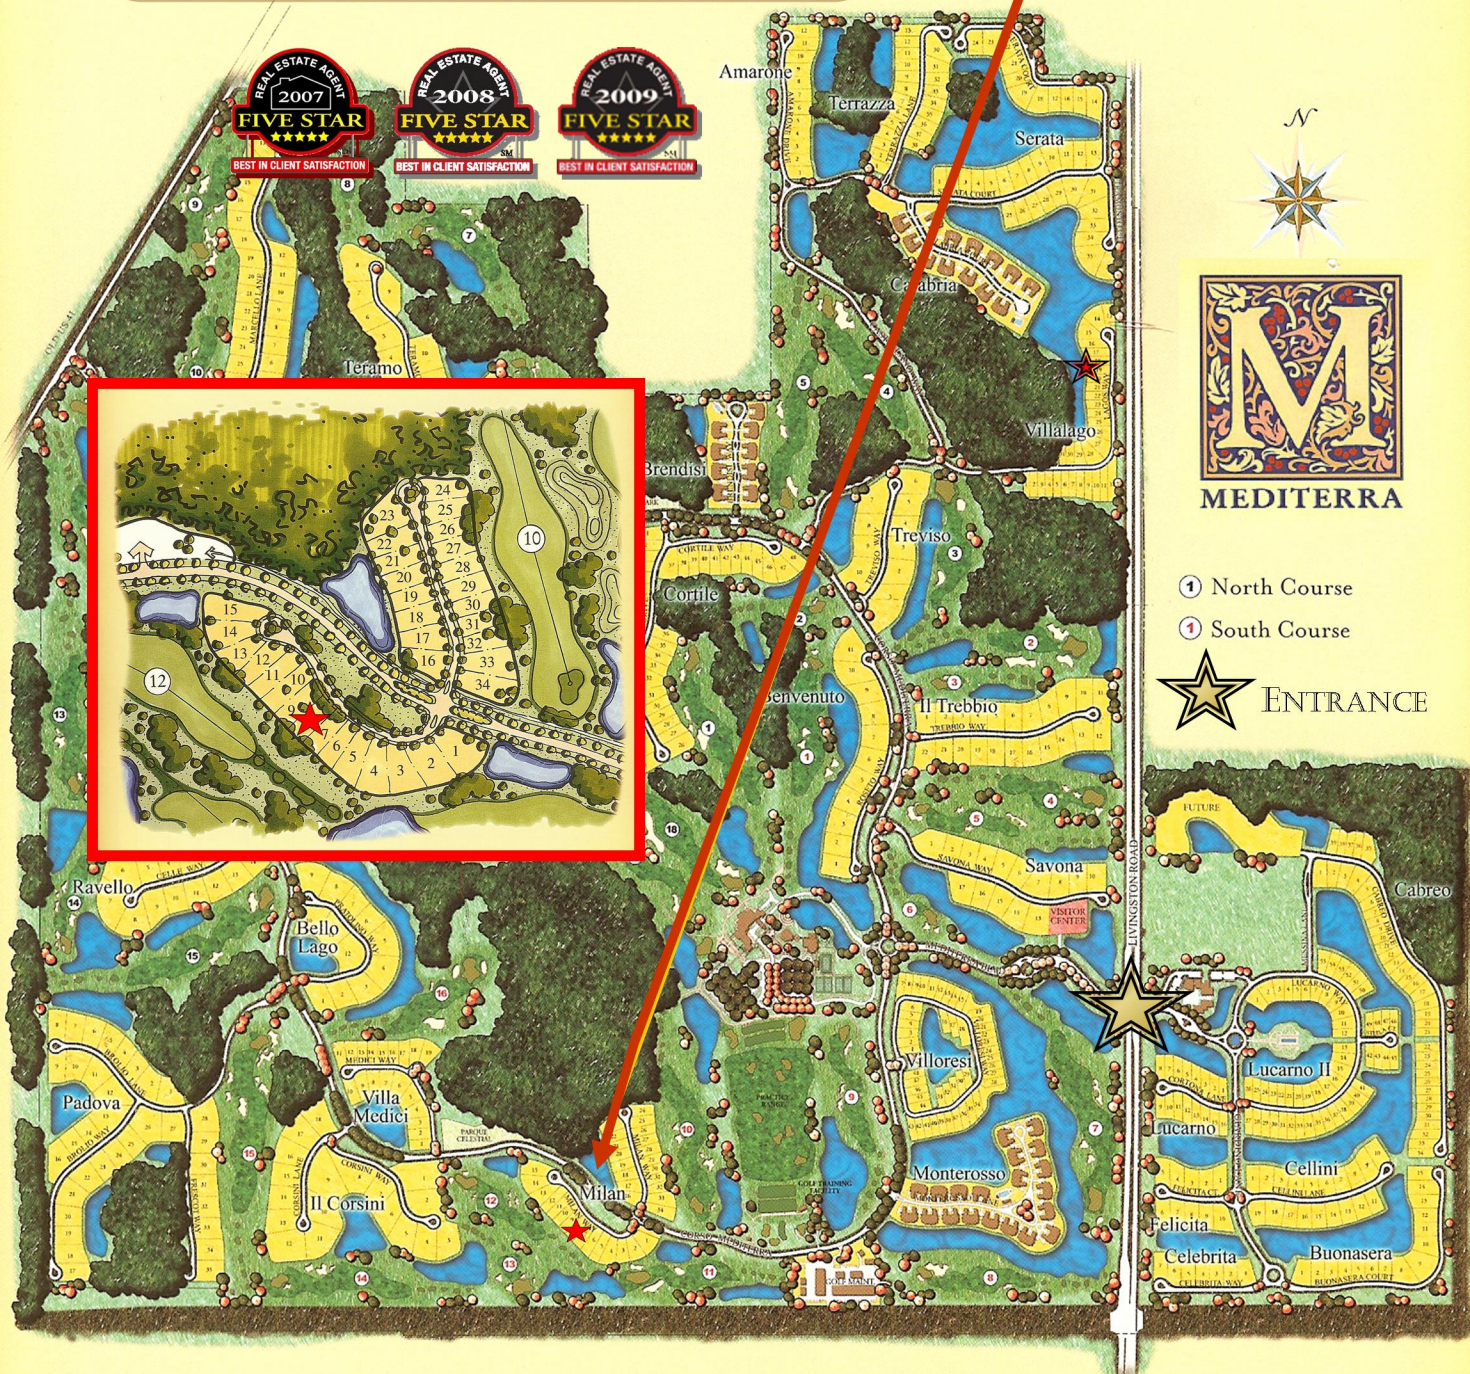

Pam Weekly
239-877-4253

Roy Weekly
239-877-4254

WEEKLY

REALTY GROUP LLC

Office: 239-793-8762

Roy@TeamWeekly.com

Pam@TeamWeekly.com

MILAN
15372 Milan Lane

MEDITERRA

- ① North Course
- ② South Course
- ★ ENTRANCE

Single-family Neighborhoods

- | | | |
|------------|------------|---------|
| Amarone | Cortile | Ravello |
| Bello Lago | Felicita | Savona |
| Benvenuto | Il Corsini | Serata |
| Buonasera | Il Trebbio | Teramo |
| Celebrita | Marcello | Treviso |
| Cellini | Padova | Verona |

Single-family Villa Neighborhoods

- | | | |
|----------|----------|-----------|
| Bellezza | Medici | Terrazza |
| Cabreo | Milan | Villalago |
| Lucarno | Positano | Villoresi |

Coach Home Neighborhoods

- | | |
|----------|---------------|
| Brendisi | Monterosso |
| Calabria | Porta Vecchio |

All information deemed reliable but not guaranteed and should be independently verified.

www.TeamWeekly.com