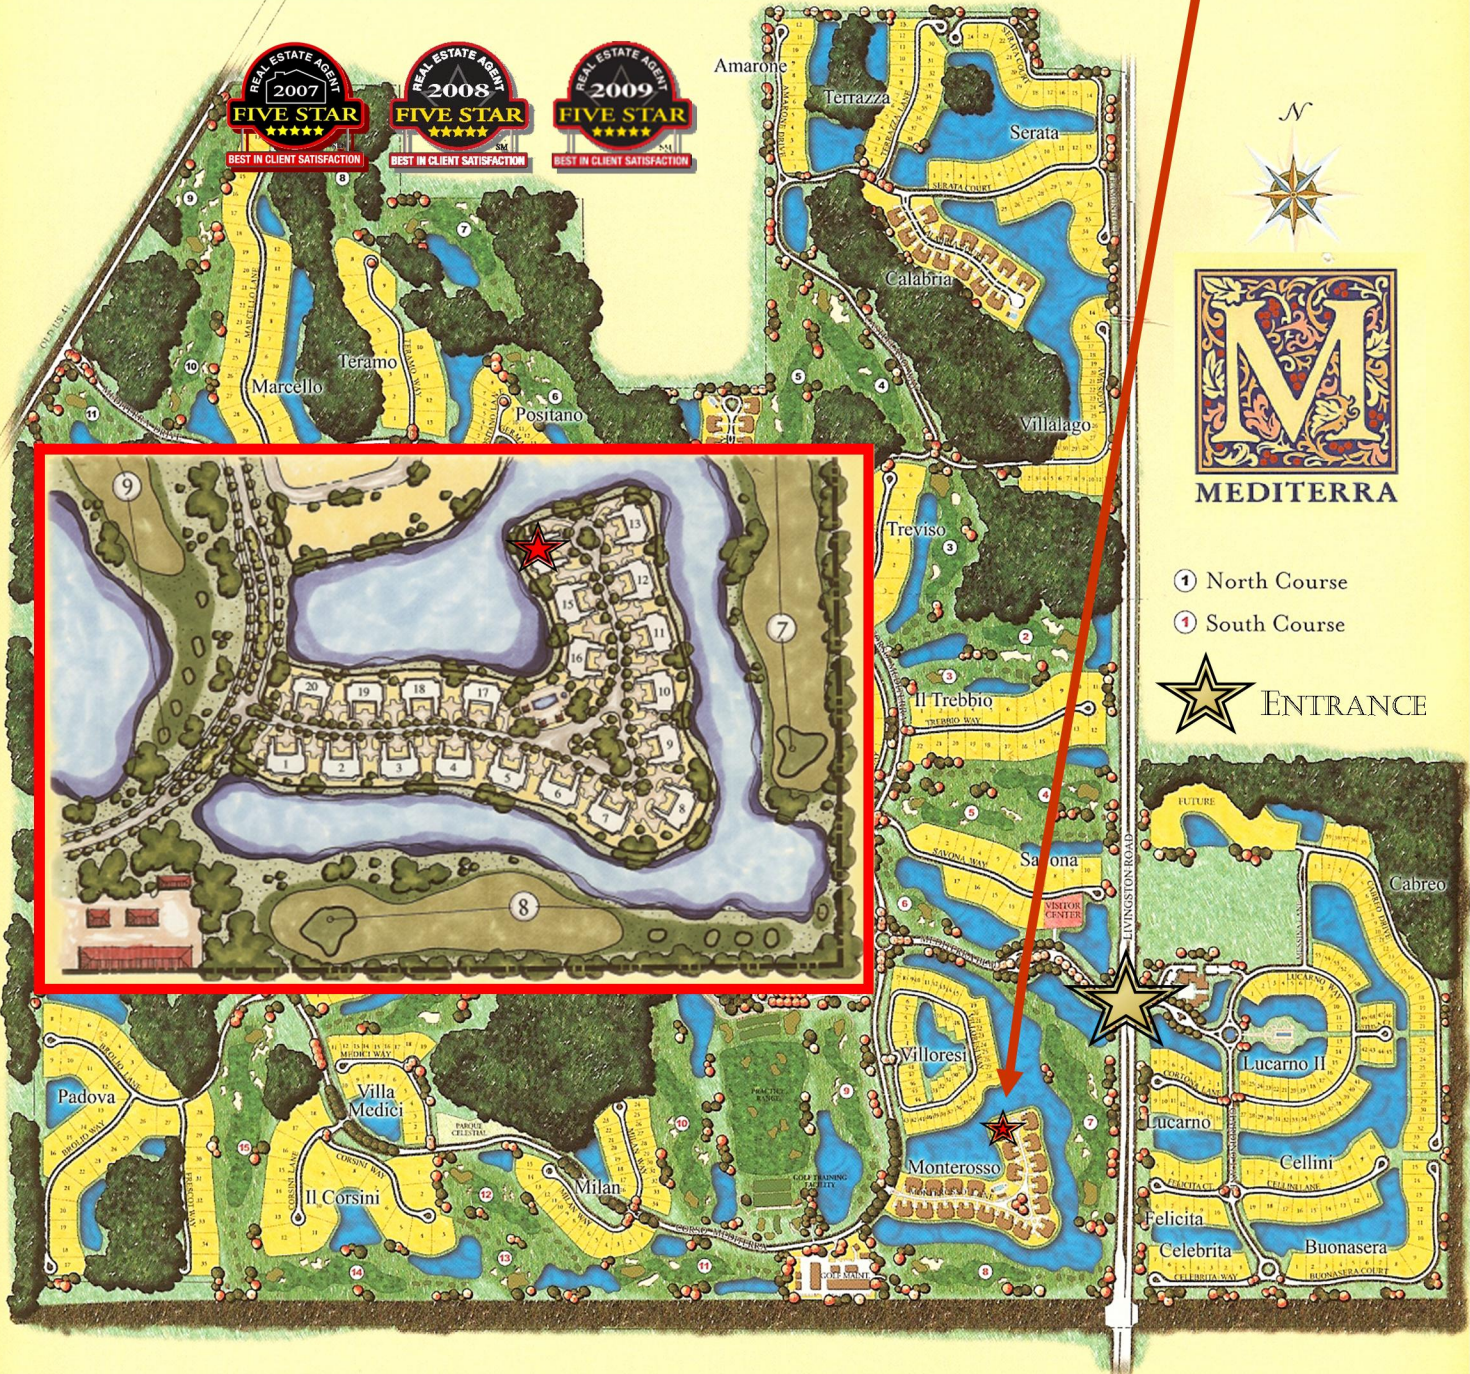

15547 Monterosso Ln #201

MEDITERRA

- ① North Course
- ② South Course

Single-family Neighborhoods

- | | | |
|------------|------------|---------|
| Amarone | Cortile | Ravello |
| Bello Lago | Felicità | Savona |
| Benvenuto | Il Corsini | Serata |
| Buonasera | Il Trebbio | Teramo |
| Celebrita | Marcello | Treviso |
| Cellini | Padova | Verona |

- | | |
|----------|---------------|
| Brendisi | Monterosso |
| Calabria | Porta Vecchio |

All information deemed reliable but not guaranteed and should be independently verified.

www.TeamWeekly.com