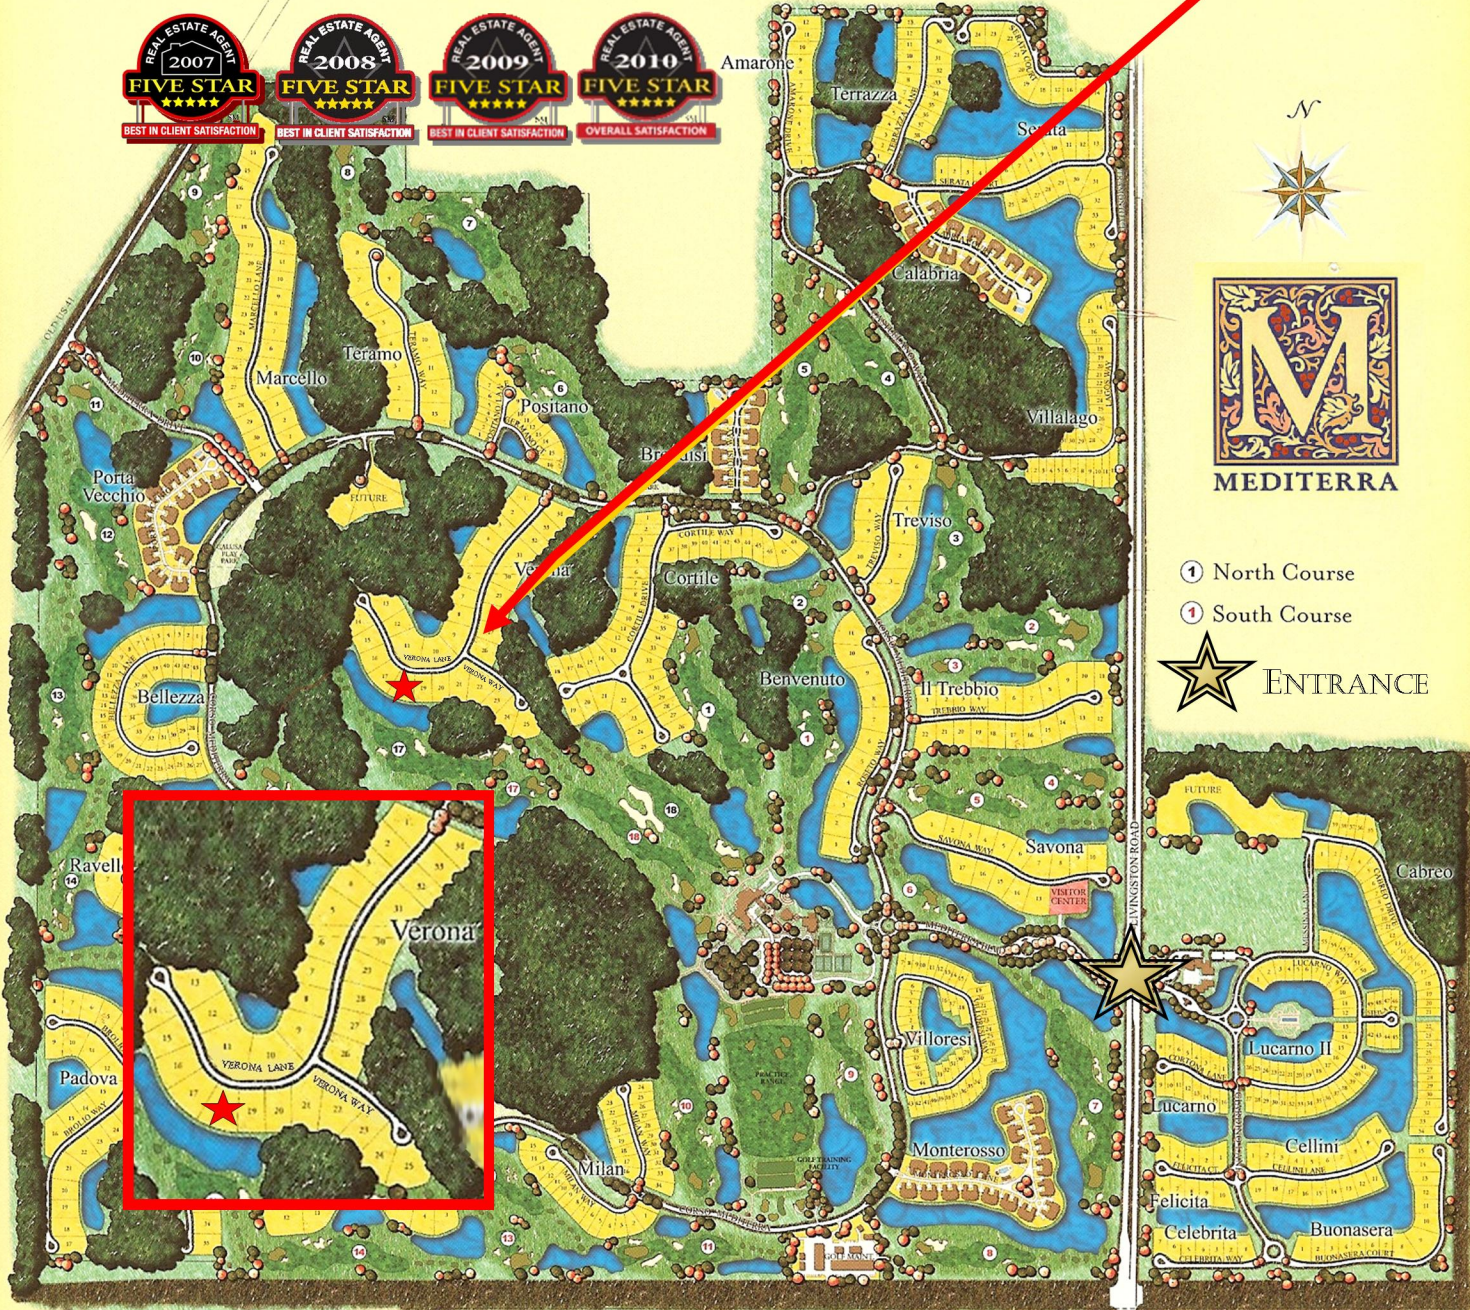

Pam Weekly
239-877-4253

Roy Weekly
239-877-4254

WEEKLY
REALTY GROUP LLC

Office: 239-793-8762

Roy@TeamWeekly.com

Pam@TeamWeekly.com

VERONA
16964 Verona Lane

- ① North Course
- ② South Course

★ ENTRANCE

Single-family Neighborhoods

- | | | |
|------------|------------|---------|
| Amarone | Cortile | Ravello |
| Bello Lago | Felicita | Savona |
| Benvenuto | Il Corsini | Serata |
| Buonasera | Il Trebbio | Teramo |
| Celebrita | Marcello | Treviso |
| Cellini | Padova | Verona |